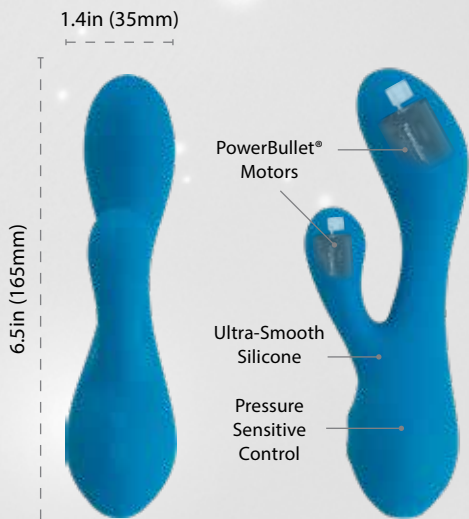

94219
The Swan Hug - Teal

Dimensions: 165mm (6.5in) x 65mm (2.5in) x 35mm (1.4in)

Run Time: Up to 3 hours 40 minutes
Charge Time: 3 hours

SCAN FOR VIDEOS