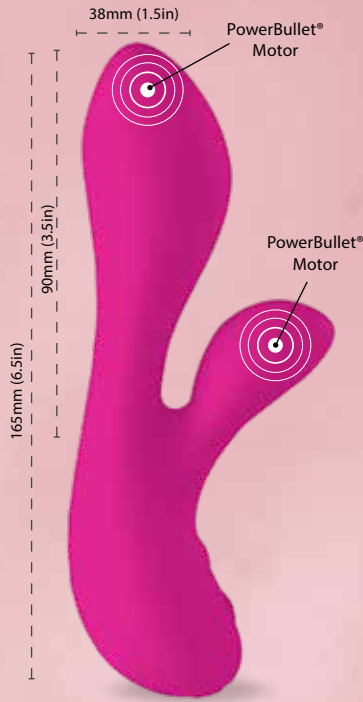

# Mini Swan Pawn

The Mini Swan Pawn is the ultimate clitoral vibrator that fits right into the palm of your hand. The silicone handle forms into a compact round sphere that sends intense vibrations to all areas that need attention. Enjoy incremental speed control, full silicone and a size that is perfect for any occasion. The Mini Swan Pawn is ready to pursue your pleasure.

## The Original Collection

**3-20416**

**The Swan Wand**

Dimensions: 234mm (9.2in) x 51mm (2in)

Run Time: Up to 8.5 hours

Charge Time: 4 hours

**Item # 5-348**

The Swan Wand Counter display with tester

The Original Collection

**3-20716**

**The Silver Swan**

Dimensions: 165mm (6.5in) x 23mm (0.9in) x 38mm (1.5in)

Run Time: Up to 8 hours  
Charge Time: 3 hours

- Accentuated Curves with Bold Vibrating Tips
- Two PowerBullet® Motors
- Independently Controlled Vibrations
- Two PowerBullet® Motors

**3-20916**

**The Feather Swan**

Dimensions: 165mm (6.5in) x 21mm (0.8in) x 39mm (1.5in)

Run Time: Up to 9 hours  
Charge Time: 3 hours

- Accentuated Curves with Bold Vibrating Tips
- Two PowerBullet® Motors
- Independently Controlled Vibrations
- Two PowerBullet® Motors