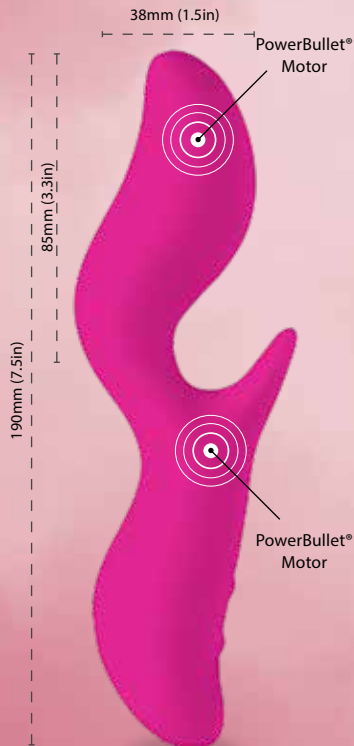

Dimensions: 240mm (9.5in) x 25mm (0.9in) x 45mm (1.7in)

Run Time: Up to 12 hours  
Charge Time: 4 hours

- Stylish Wireless Charging Cradle
- Independently Controlled Dual Vibrations and Rotation
- Water Resistant
- Two PowerBullet® Motors

3-20616

**The Black Swan**

Dimensions: 190mm (7.5in) x 20mm (0.7in) x 38mm (1.5in)

Run Time: Up to 16 hours  
Charge Time: 2 hours

- 100% Premium Silicone-Covered Body
- Virtually Seamless, Safe and Easy to Clean
- Certified Waterproof and Fully Submersible
- Independently Controlled Vibrations
- Two PowerBullet® Motors