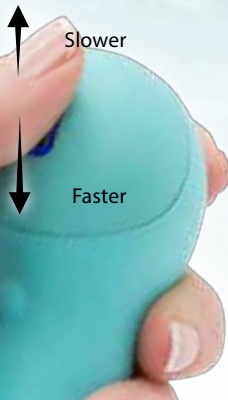

## RESPONSIVE TOUCH CONTROL

Quick Response

Gradual Response

Speed Lock

Quick Press to Lock/Unlock Vibration/Rotation

Clitoral Stimulator

Internal Stimulator

**Item # 5-940**  
Counter Display Available  
Includes 2 Testers