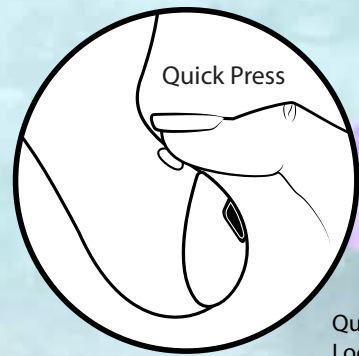

## RESPONSIVE TOUCH CONTROL

Quick Response

Gradual Response

Speed Lock

Quick Press to Lock/Unlock Vibration/Rotation

Clitoral Stimulator

Internal Stimulator

**Item # 5-940**  
Counter Display Available  
Includes 2 Testers