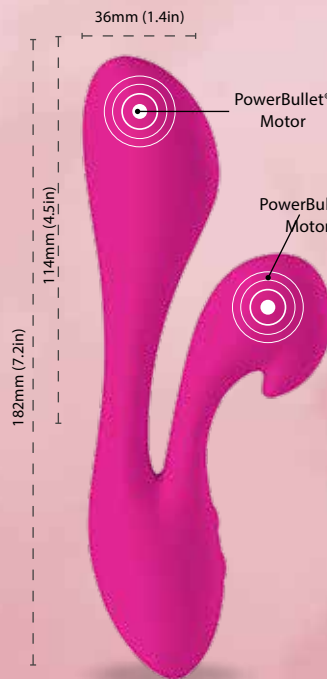

## The Original Collection

**3-20416**

**The Swan Wand**

Dimensions: 234mm (9.2in) x 51mm (2in)

Run Time: Up to 8.5 hours

Charge Time: 4 hours

**Item # 5-348**

The Swan Wand Counter display with tester

The Original Collection

**3-20716**

**The Silver Swan**

Dimensions: 165mm (6.5in) x 23mm (0.9in) x 38mm (1.5in)

Run Time: Up to 8 hours  
Charge Time: 3 hours

- Accentuated Curves with Bold Vibrating Tips
- Two PowerBullet® Motors
- Independently Controlled Vibrations
- Two PowerBullet® Motors

**3-20916**

**The Feather Swan**

Dimensions: 165mm (6.5in) x 21mm (0.8in) x 39mm (1.5in)

Run Time: Up to 9 hours  
Charge Time: 3 hours

- Accentuated Curves with Bold Vibrating Tips
- Two PowerBullet® Motors
- Independently Controlled Vibrations
- Two PowerBullet® Motors

**3-21016**

**The Silhouette Swan**

Dimensions: 182mm (7.2in) x 34mm (1.3in) x 36mm (1.4in)

Run Time: Up to 8 hours  
Charge Time: 3 hours

- Accentuated Curves with Bold Vibrating Tips
- Two PowerBullet® Motors
- Independently Controlled Vibrations
- Two PowerBullet® Motors