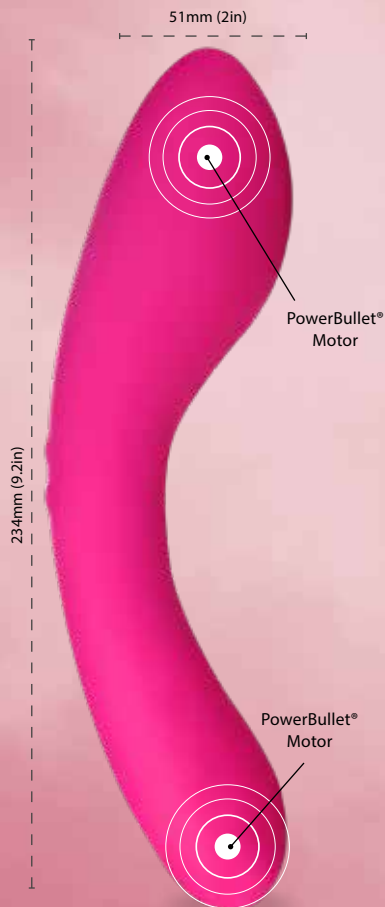

## The Original Collection

**3-20416**

**The Swan Wand**

Dimensions: 234mm (9.2in) x 51mm (2in)

Run Time: Up to 8.5 hours

Charge Time: 4 hours

**Item # 5-348**

The Swan Wand Counter display with tester

The Original Collection

**3-20716**

**The Silver Swan**

Dimensions: 165mm (6.5in) x 23mm (0.9in) x 38mm (1.5in)

Run Time: Up to 8 hours  
Charge Time: 3 hours

- Accentuated Curves with Bold Vibrating Tips
- Two PowerBullet® Motors
- Independently Controlled Vibrations
- Two PowerBullet® Motors

**3-20916**

**The Feather Swan**

Dimensions: 165mm (6.5in) x 21mm (0.8in) x 39mm (1.5in)

Run Time: Up to 9 hours  
Charge Time: 3 hours

- Accentuated Curves with Bold Vibrating Tips
- Two PowerBullet® Motors
- Independently Controlled Vibrations
- Two PowerBullet® Motors