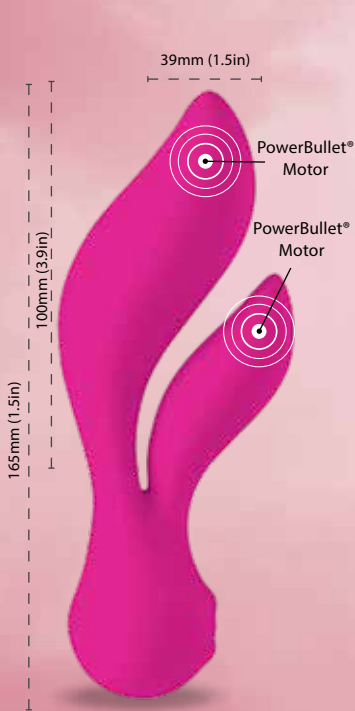

## The Original Collection

**3-20416**

**The Swan Wand**

Dimensions: 234mm (9.2in) x 51mm (2in)

Run Time: Up to 8.5 hours

Charge Time: 4 hours

**Item # 5-348**

The Swan Wand Counter display with tester

The Original Collection

**3-20716**

**The Silver Swan**

Dimensions: 165mm (6.5in) x 23mm (0.9in) x 38mm (1.5in)

Run Time: Up to 8 hours  
Charge Time: 3 hours

- Accentuated Curves with Bold Vibrating Tips
- Two PowerBullet® Motors
- Independently Controlled Vibrations
- Two PowerBullet® Motors

**3-20916**

**The Feather Swan**

Dimensions: 165mm (6.5in) x 21mm (0.8in) x 39mm (1.5in)

Run Time: Up to 9 hours  
Charge Time: 3 hours

- Accentuated Curves with Bold Vibrating Tips
- Two PowerBullet® Motors
- Independently Controlled Vibrations
- Two PowerBullet® Motors

**3-21016**

**The Silhouette Swan**

Dimensions: 182mm (7.2in) x 34mm (1.3in) x 36mm (1.4in)

Run Time: Up to 8 hours  
Charge Time: 3 hours

- Accentuated Curves with Bold Vibrating Tips
- Two PowerBullet® Motors
- Independently Controlled Vibrations
- Two PowerBullet® Motors