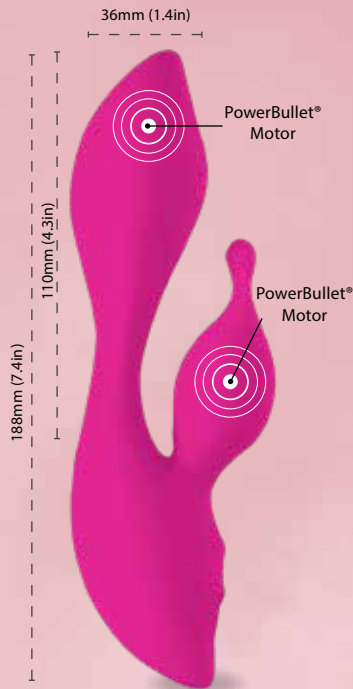

# Mini Swan Pawn

The Mini Swan Pawn is the ultimate clitoral vibrator that fits right into the palm of your hand. The silicone handle forms into a compact round sphere that sends intense vibrations to all areas that need attention. Enjoy incremental speed control, full silicone and a size that is perfect for any occasion. The Mini Swan Pawn is ready to pursue your pleasure.

**3-20916**

**The Feather Swan**

Dimensions: 165mm (6.5in) x 21mm (0.8in) x 39mm (1.5in)

Run Time: Up to 9 hours  
Charge Time: 3 hours

- Accentuated Curves with Bold Vibrating Tips
- Two PowerBullet® Motors
- Independently Controlled Vibrations
- Two PowerBullet® Motors

**3-21016**

**The Silhouette Swan**

Dimensions: 182mm (7.2in) x 34mm (1.3in) x 36mm (1.4in)

Run Time: Up to 8 hours  
Charge Time: 3 hours

- Accentuated Curves with Bold Vibrating Tips
- Two PowerBullet® Motors
- Independently Controlled Vibrations
- Two PowerBullet® Motors

swan®

The Original Collection

3-21116

**The Cygnet Swan**

Dimensions: 188mm (7.4in) x 23mm (0.9in) x 36mm (1.4in)

Run Time: Up to 12 hours  
Charge Time: 3 hours

- Accentuated Curves with Bold Vibrating Tips
- Two PowerBullet® Motors
- Independently Controlled Vibrations
- Two PowerBullet® Motors