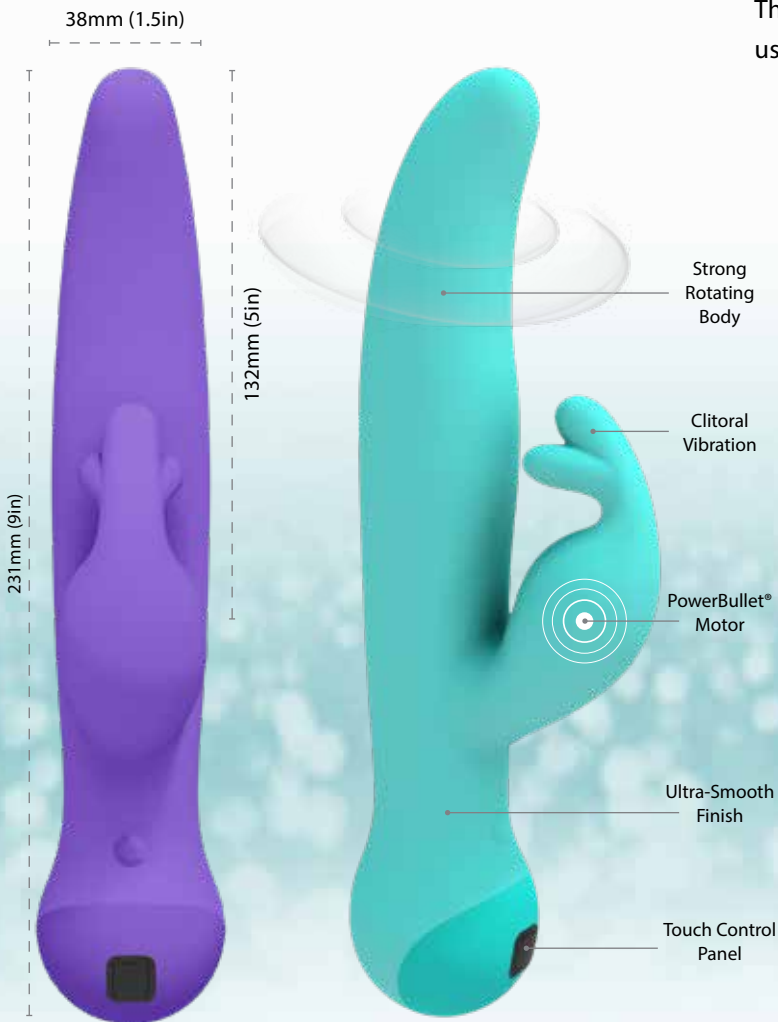

Touch™

by Swan®

Trio

Trio, with its bold triple sensation clitoral stimulator, is a powerhouse of pleasure. When used with the strong rotating body, Trio allows you to reach a higher level. The tri-fold shape completely surrounds the clitoral area to maximize stimulation until you're taken over the edge.

Using the responsive touch panel at the base, control your experience with a simple swipe in any direction. Swiping up or down will control the clitoral vibration, while swiping right or left will control the body rotation.

The vibrations of all Touch by Swan® designs are amplified using the trusted PowerBullet® vibration technology.