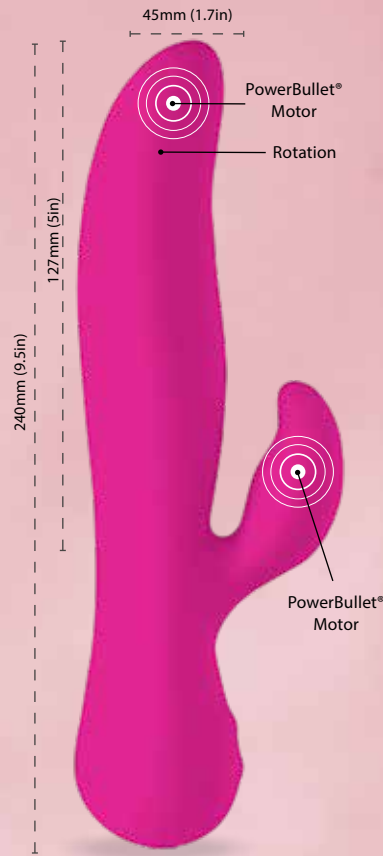

The Original Collection

3-20516

The Royal Swan

Dimensions: 240mm (9.5in) x 25mm (0.9in) x 45mm (1.7in)

Run Time: Up to 12 hours
Charge Time: 4 hours

- Stylish Wireless Charging Cradle
- Independently Controlled Dual Vibrations and Rotation
- Water Resistant
- Two PowerBullet® Motors

3-20616

The Black Swan

Dimensions: 190mm (7.5in) x 20mm (0.7in) x 38mm (1.5in)

Run Time: Up to 16 hours
Charge Time: 2 hours

- 100% Premium Silicone-Covered Body
- Virtually Seamless, Safe and Easy to Clean
- Certified Waterproof and Fully Submersible
- Independently Controlled Vibrations
- Two PowerBullet® Motors