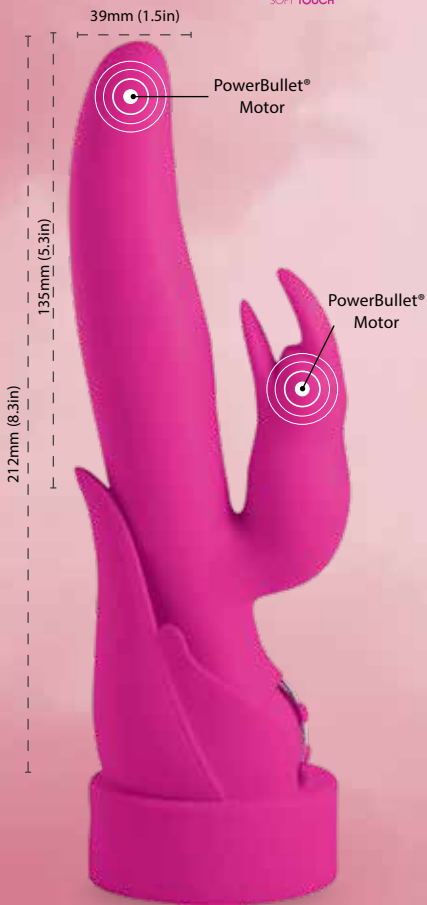

**3-21016**

**The Silhouette Swan**

Dimensions: 182mm (7.2in) x 34mm (1.3in) x 36mm (1.4in)

Run Time: Up to 8 hours  
Charge Time: 3 hours

- Accentuated Curves with Bold Vibrating Tips
- Two PowerBullet® Motors
- Independently Controlled Vibrations
- Two PowerBullet® Motors

swan®

The Original Collection

3-21116

**The Cygnet Swan**

Dimensions: 188mm (7.4in) x 23mm (0.9in) x 36mm (1.4in)

Run Time: Up to 12 hours  
Charge Time: 3 hours

- Accentuated Curves with Bold Vibrating Tips
- Two PowerBullet® Motors
- Independently Controlled Vibrations
- Two PowerBullet® Motors

96016

**ADORE Petite Elegance By Swan**

Dimensions: 212mm (8.3in) x 30mm (1.1in) x 39mm (1.5in)

Run Time: Up to 12 hours  
Charge Time: 5 hours

- Accentuated Curves with Bold Vibrating Tips
- Two PowerBullet® Motors
- Independently Controlled Vibrations
- Two PowerBullet® Motors