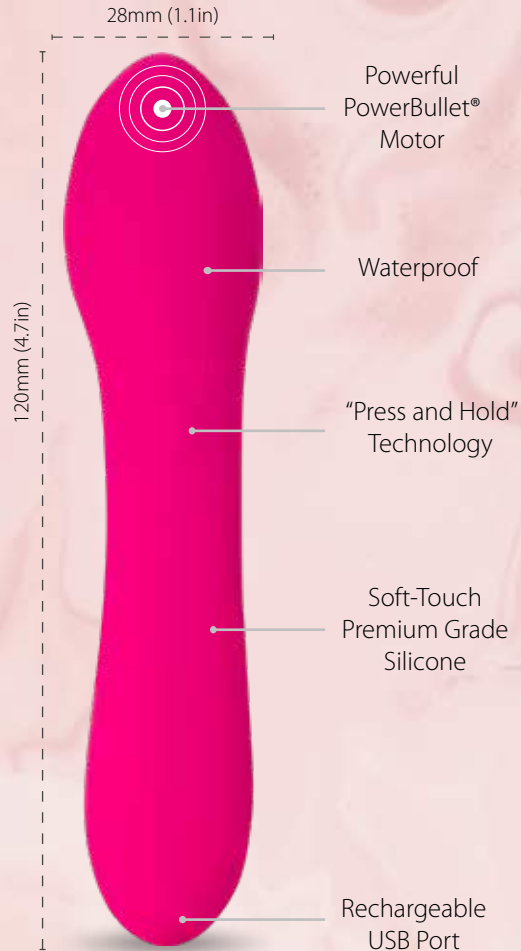

Mini Swan Wand

Dimensions: 120mm (4.7in) x 28mm (1.1in) x 28mm (1.1in)

Run Time: Up to 2 hours

Charge Time: 2 hours