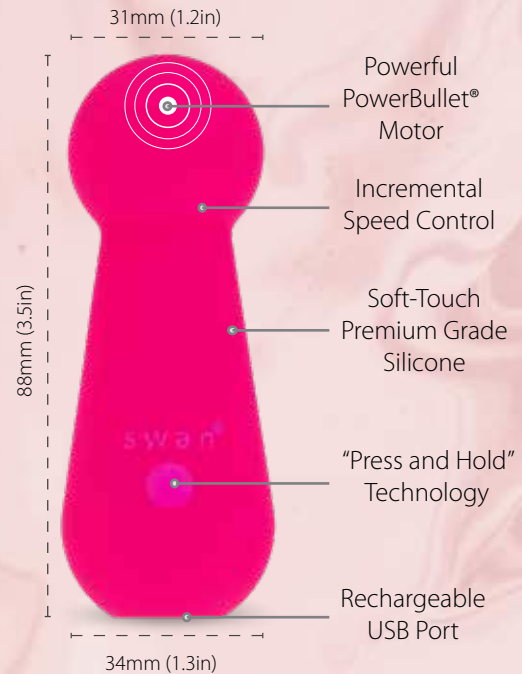

Swan Wand Display # 5-348
Mini Swan Wand Display # 5-355

Mini Swan Pawn

Dimensions: 88mm (3.5in) x 34mm (1.3in) x 34mm (1.3in)

Run Time: Up to 2 hours

Charge Time: 1.5 hours