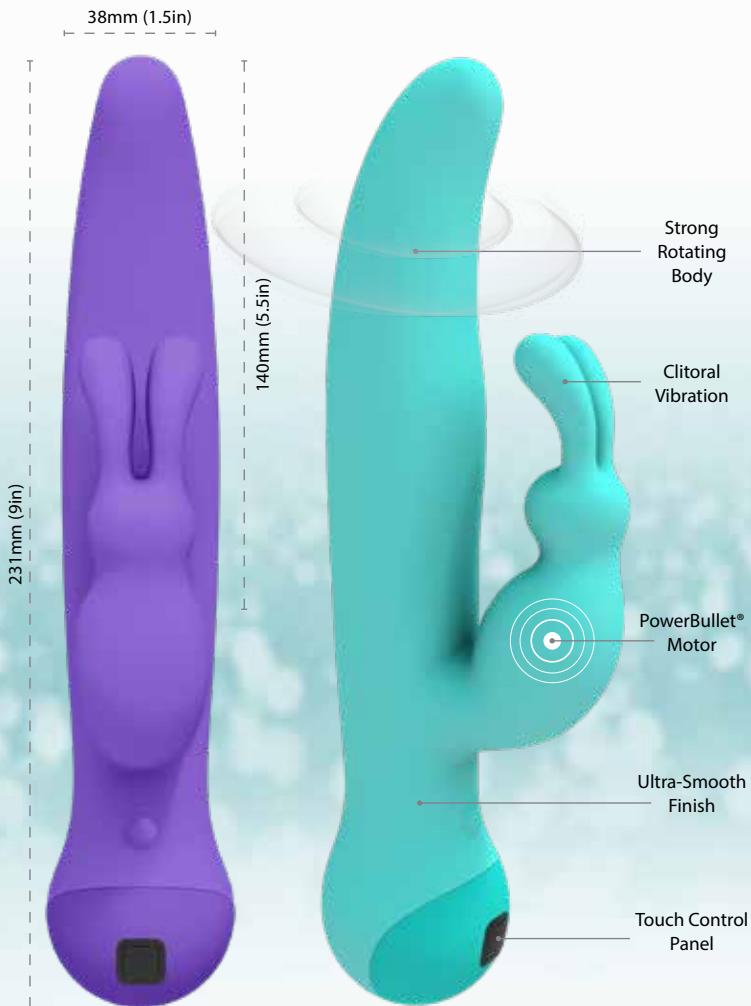

Touch™ by Swan®

Duo

Duo, a classic design upgraded for modern pleasure seekers, is modeled after the tried and true rabbit form. The two long ears on the clitoral stimulator, which transmit the strong vibrations, are complimented by the strong rotating body. The size and weight of the ears create a steady bouncing movement, and allow for the vibration to reach the right areas as needed.

Using the responsive touch panel at the base, control your experience with a simple swipe in any direction. Swiping up or down will control the clitoral vibration, while swiping right or left will control the body rotation.

The vibrations of all Touch by Swan® designs are amplified using the trusted PowerBullet® vibration technology.

3-94815
Duo - Purple
3-94819
Duo - Teal

Dimensions: 231mm (9in) x 75mm (2.9in) x 38mm (1.5in)

Run Time: Up to 15 hours

Charge Time: 3 hours