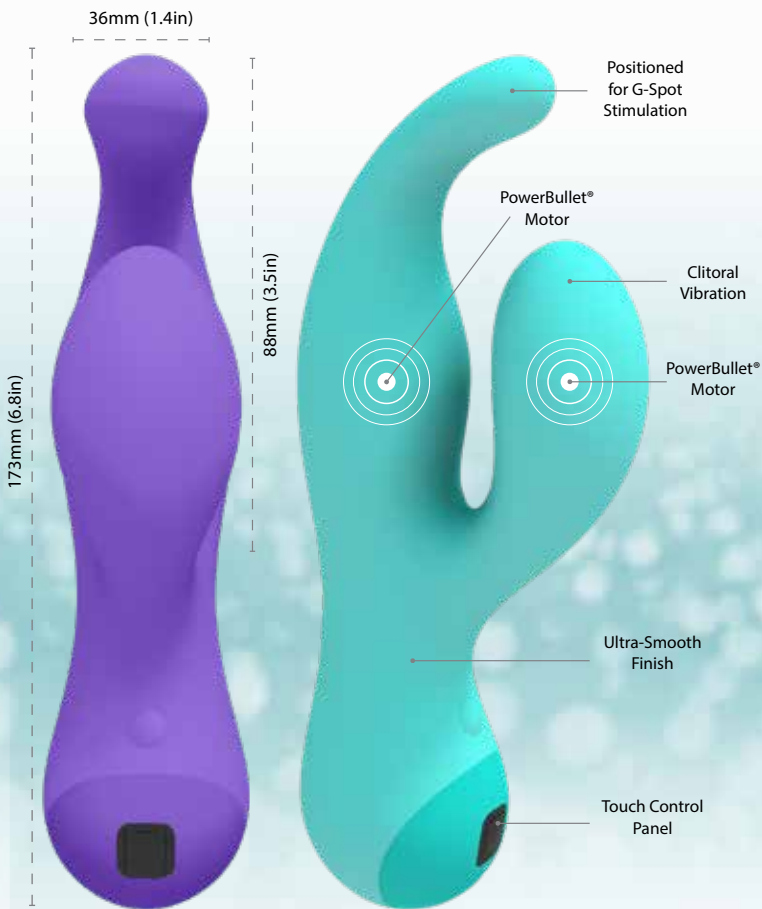

Touch™ by Swan®

Solo

Solo, a new concept from Touch by Swan®, features a curvaceous design perfectly enhanced for your pleasure. A broad clitoral stimulator will create more contact with your natural shape, while the body of the Solo is positioned for mind blowing G-Spot pleasure.

Using the responsive touch panel at the base, control your experience with a simple swipe in any direction. Swiping up or down will control the clitoral vibration, while swiping right or left will control the body vibration.

The vibrations of all Touch by Swan® designs are amplified using the trusted PowerBullet® vibration technology.

3-94715
Solo - Purple
3-94719
Solo - Teal

Dimensions: 173mm (6.8in) x 100mm (3.9in) x 36mm (1.4in)

Run Time: Up to 7.5 hours

Charge Time: 2 hours