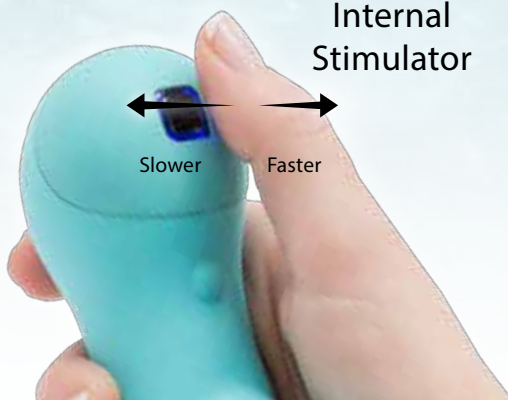

## RESPONSIVE TOUCH CONTROL

Quick Response

Gradual Response

Speed Lock

Quick Press to Lock/Unlock Vibration/Rotation

Clitoral Stimulator

Internal Stimulator

**Item # 5-940**  
Counter Display Available  
Includes 2 Testers